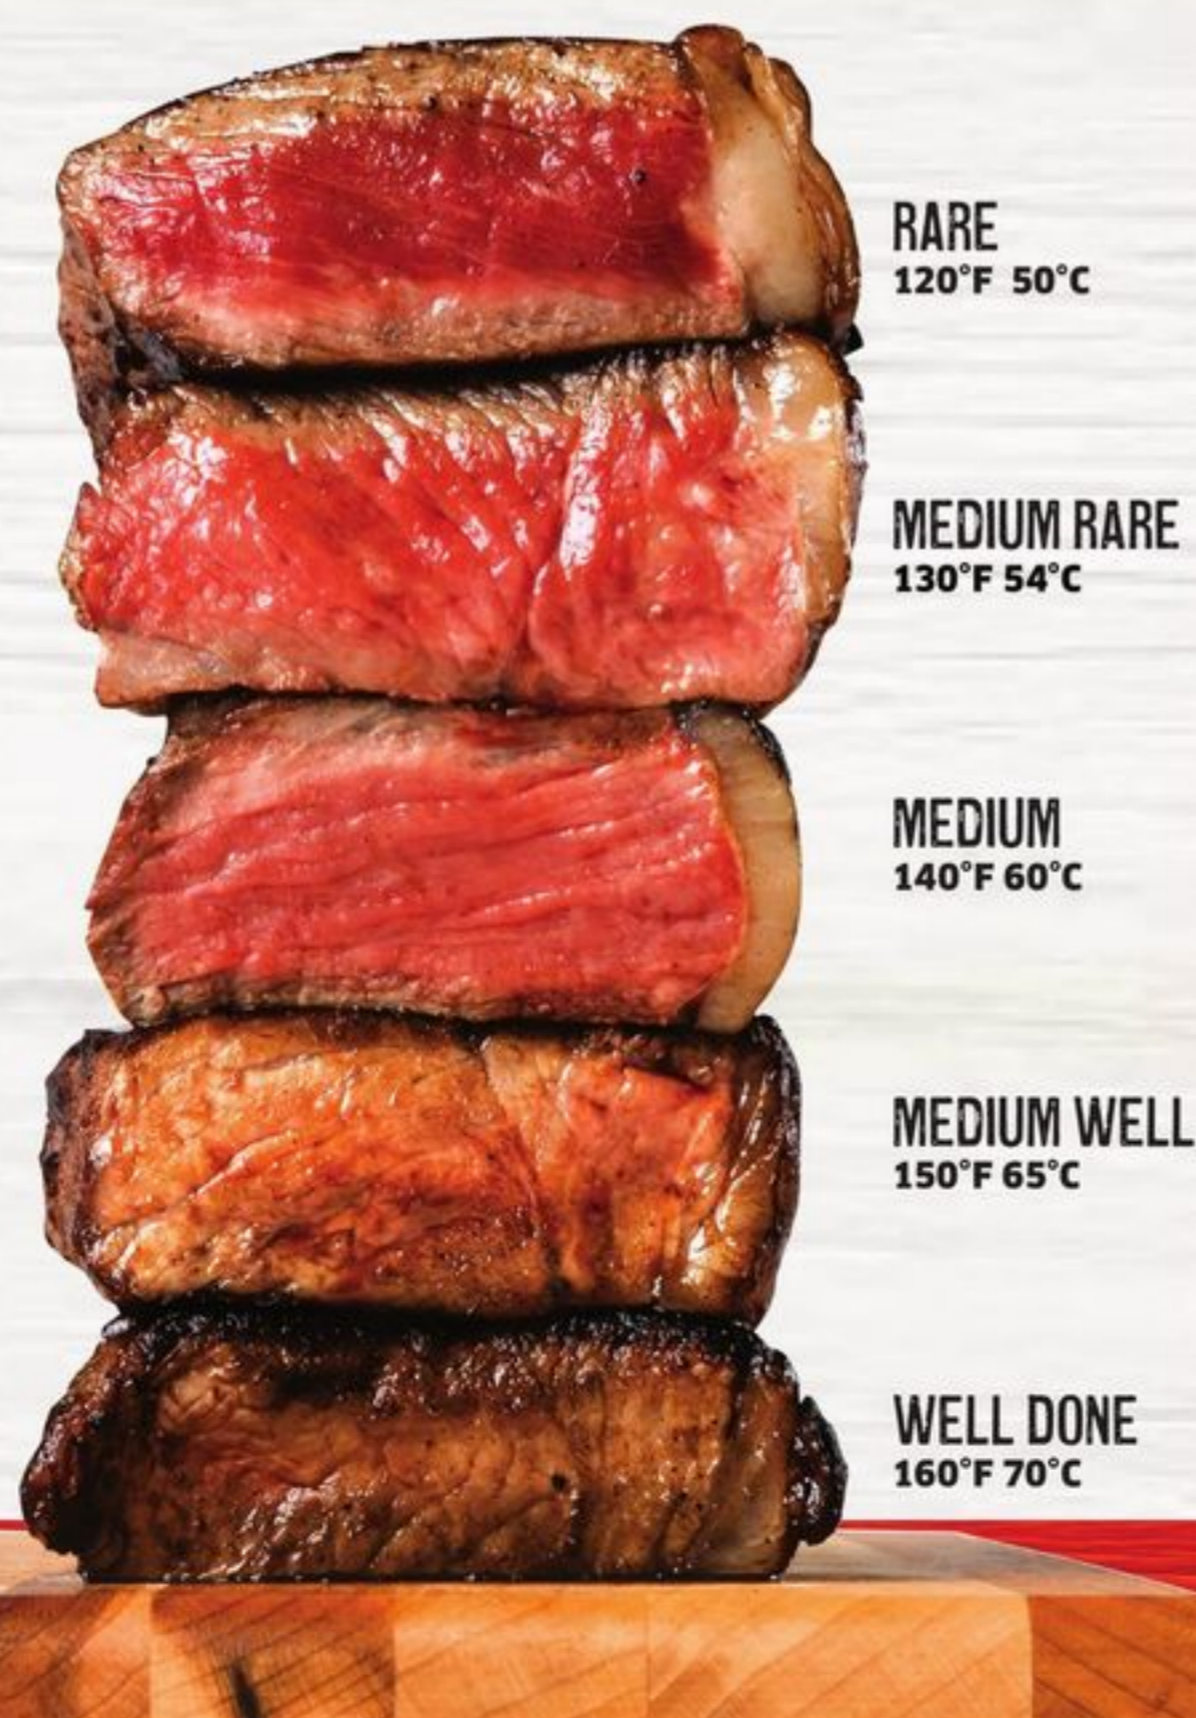

LEARN GREAT GRILLING TIPS

<https://foodland.ca/aaa-beef/>