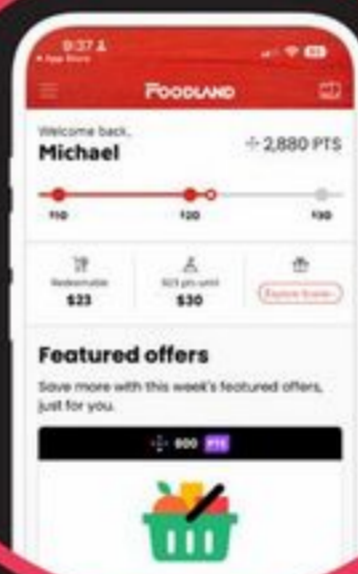

Weekly personalized offers