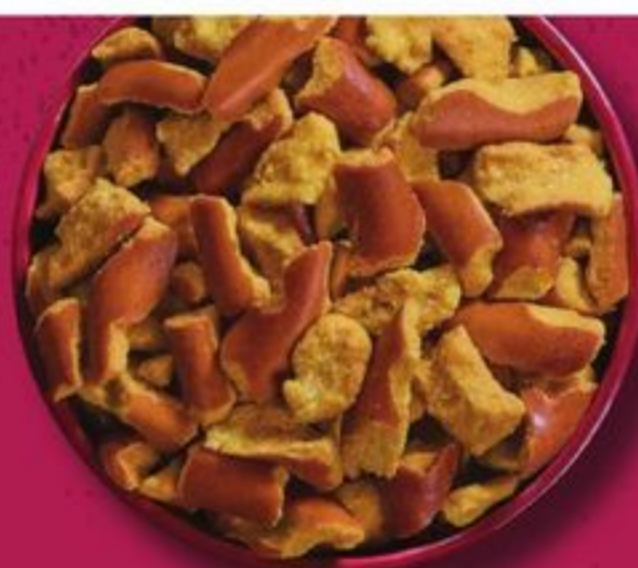

**EXTRA
IN A
GOOD
WAY™**