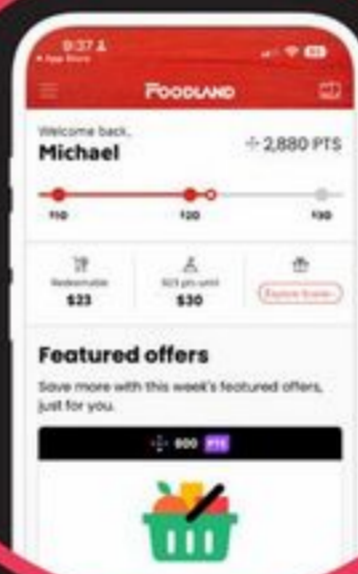

NEW LOWER PRICE **PRICE LOCK**

BUDGET HELPERS!

Helping our communities with their groceries

WEEKLY SPECIAL

Spotlight on weekly specials

BUY MORE SAVE MORE

Save when you stock up on more

SAVE this week

Amazing limited-time price

special OFFER

Extended offer for 4+ weeks

Scene

1000 PTS = \$10 in FREE groceries

Scene **MEMBER PRICING**

Reduced pricing for Scene+ members

Weekly personalized offers